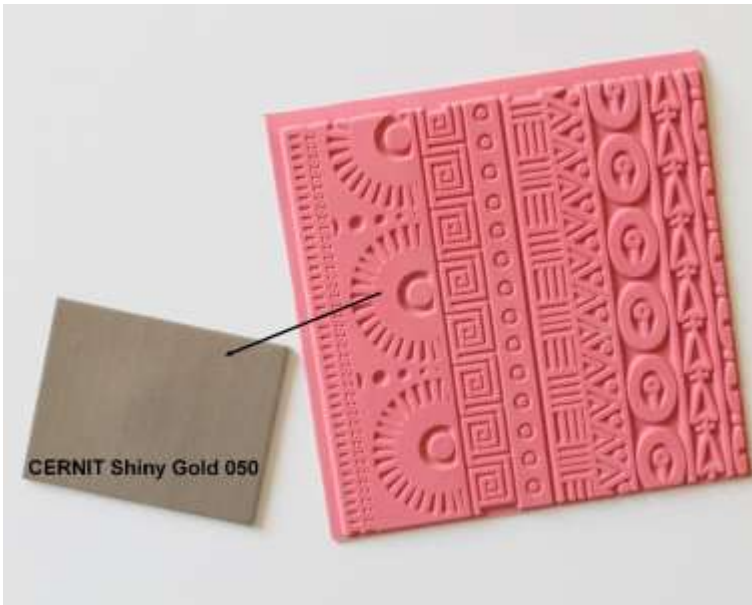

CERNiT[®]

PREMIUM MODELLING CLAY

CERNIT : Shiny Gold 050 - Shiny Duck green 630 - Number One Black 100

CERNIT Varnish Glossy - CERNIT Sparkling Or

CERNIT