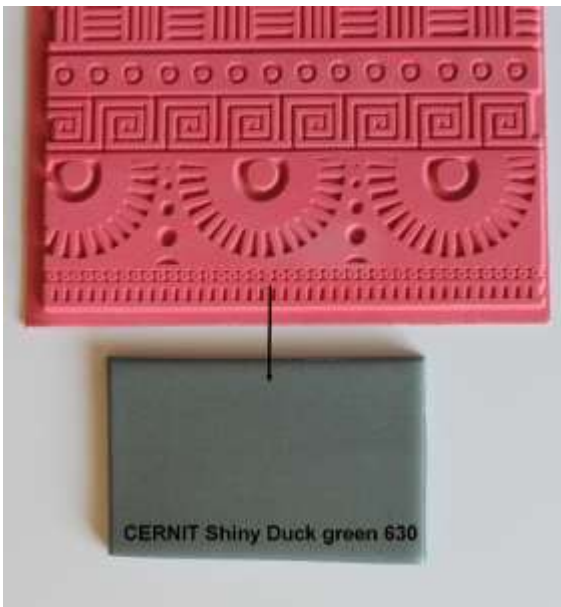

CERNiT[®]

PREMIUM MODELLING CLAY

CERNIT : Shiny Gold 050 - Shiny Duck green 630 - Number One Black 100

CERNIT Varnish Glossy - CERNIT Sparkling Or

CERNIT