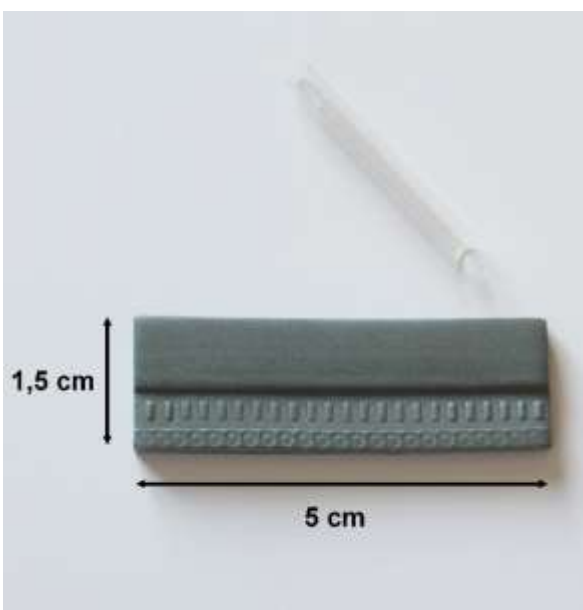

CERNiT[®]

PREMIUM MODELLING CLAY

CERNIT : Shiny Gold 050 - Shiny Duck green 630 - Number One Black 100

CERNIT Varnish Glossy - CERNIT Sparkling Or

CERNIT