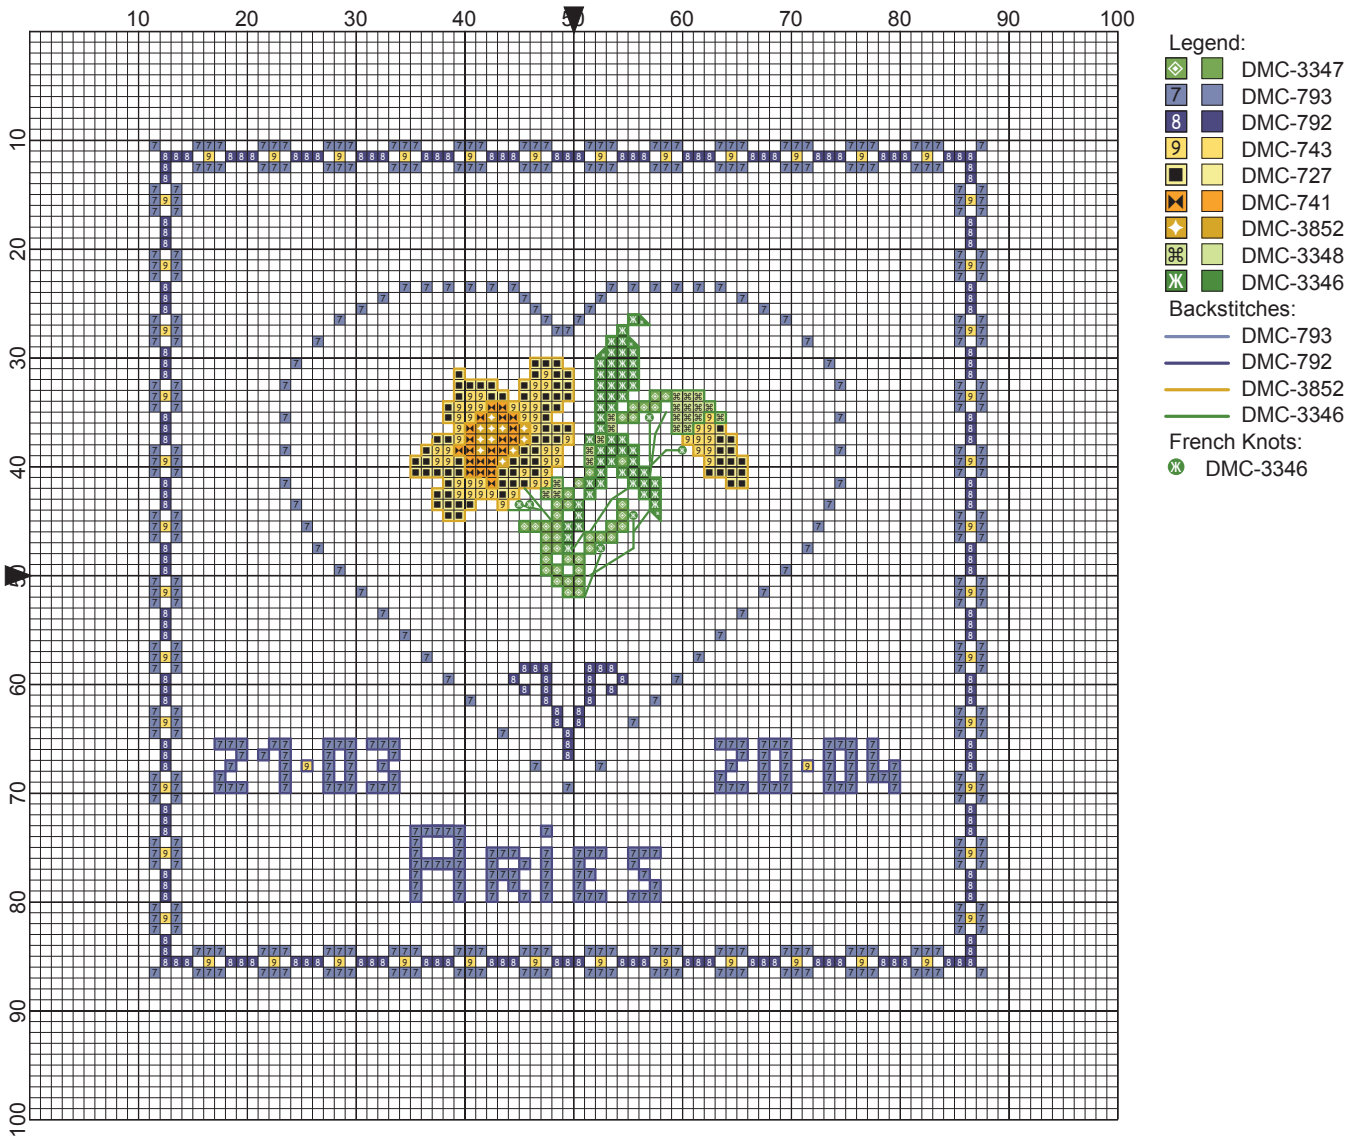

by

<No Title>

Grid Size: 100W x 100H
Design Area: 5,50" x 5,50" (77 x 77 stitches)

Legend:

 [2] DMC 3347 yellow green - md	 [2] DMC 741 tangerine - md
 [2] DMC 793 cornflower blue - md	 [2] DMC 3852 straw - vy dk
 [2] DMC 792 cornflower blue - dk	 [2] DMC 3348 yellow green - lt
 [2] DMC 743 yellow - md	 [2] DMC 3346 hunter green
 [2] DMC 727 topaz - vy lt	

Backstitch Lines:

 DMC-793 cornflower blue - md	 DMC-3852 straw - vy dk
 DMC-792 cornflower blue - dk	 DMC-3346 hunter green

French Knots:

 DMC-3346 hunter green