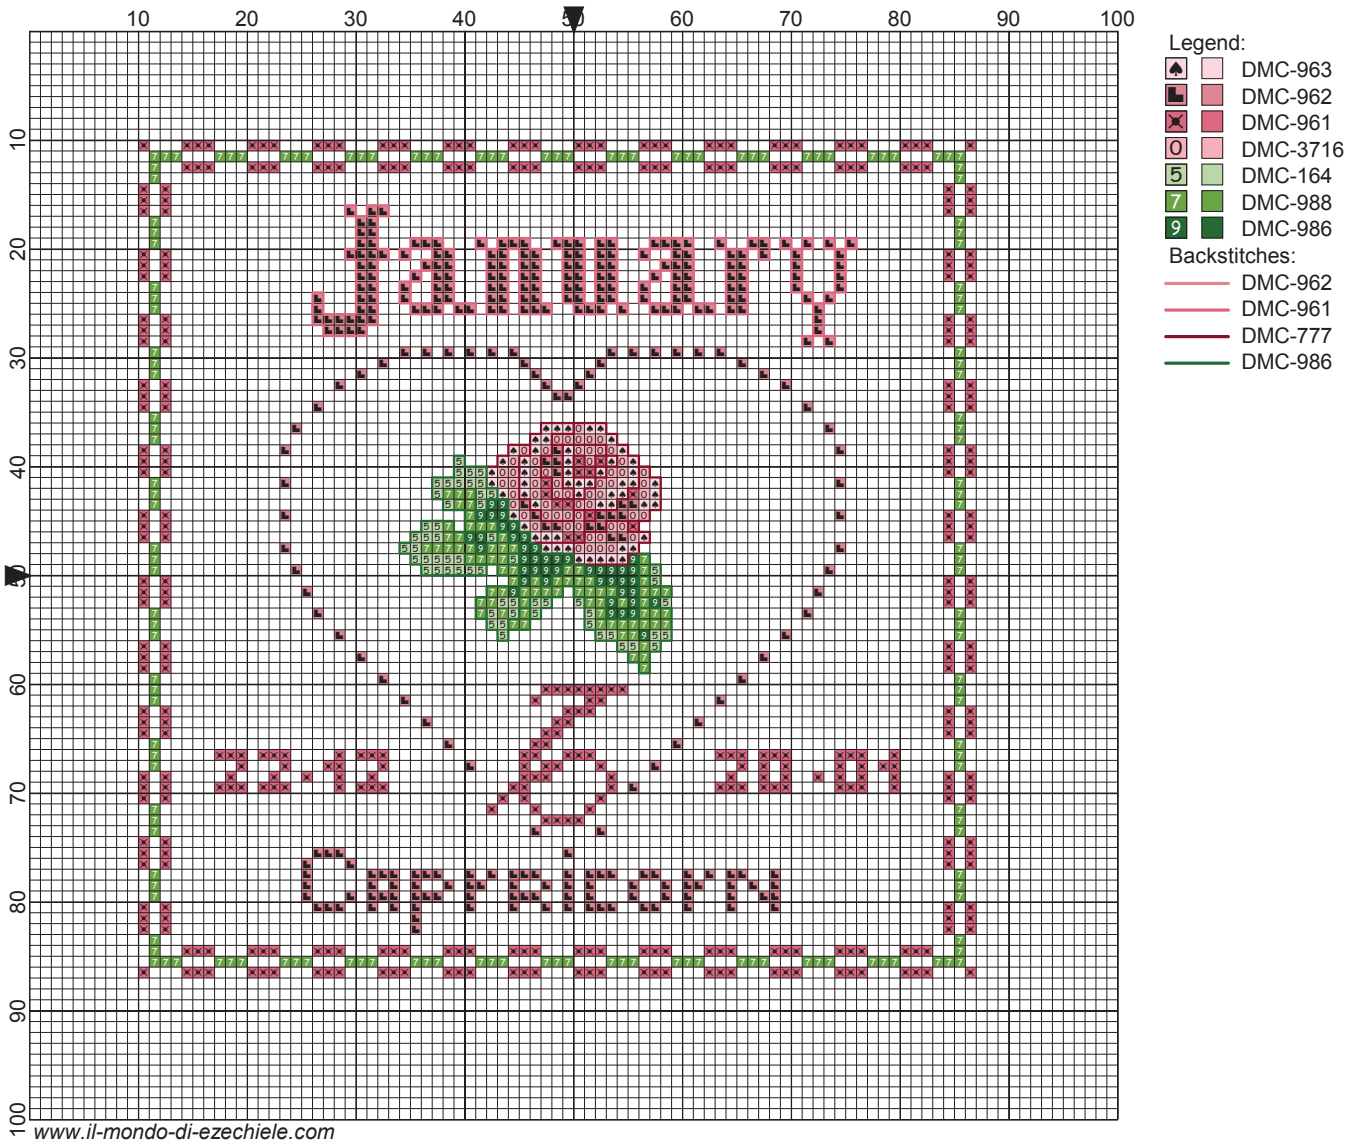

# JANUARY and you

---

**Author:** Eze  
**Copyright:** www.il-mondo-di-ezechiele.com  
**Grid Size:** 100W x 100H  
**Design Area:** 5,50" x 5,50" (77 x 77 stitches)