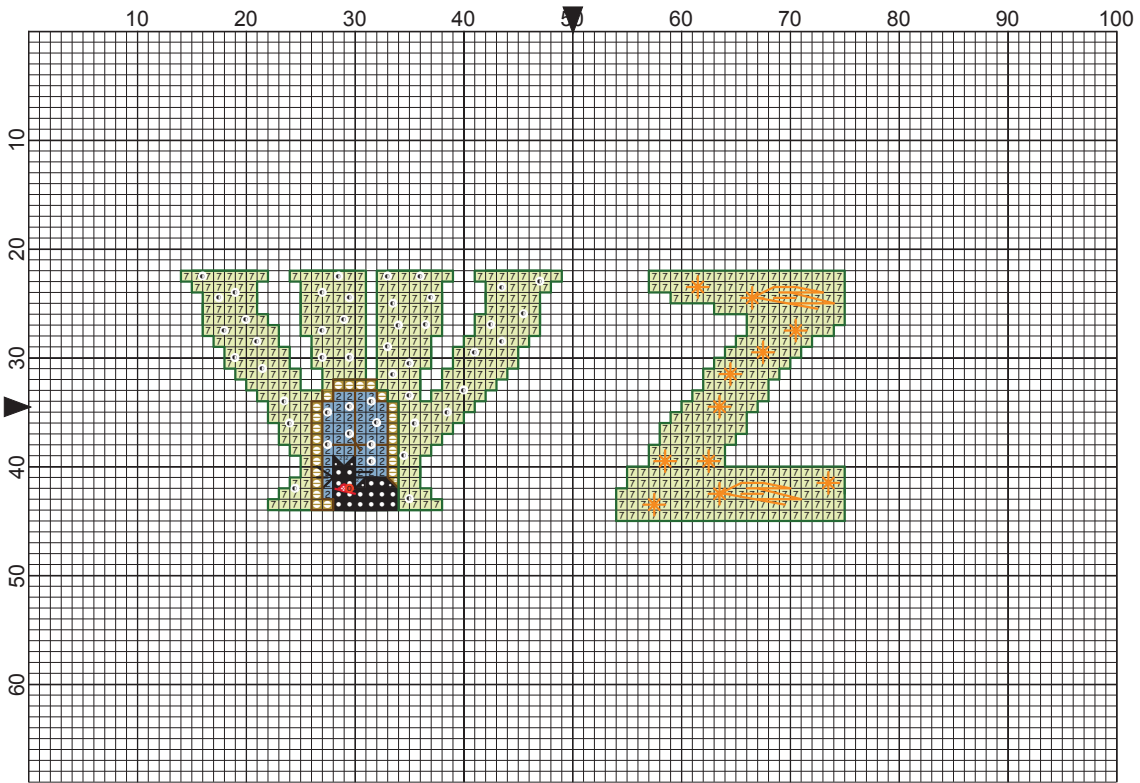

Christmas Alphabet- 5 by Eze

- Legend:**
- DMC-310
 - DMC-167
 - DMC-809
 - DMC-772
- Backstitches:**
- DMC-310
 - DMC-801
 - DMC-167
 - DMC-772
 - DMC-740
 - DMC-666
 - DMC-986
- French Knots:**
- DMC-White
 - DMC-606
 - DMC-666

www.il-mondo-di-ezechiele.com

Christmas Alphabet- 5

Author: Eze
Copyright: www.il-mondo-di-ezechiele.com
Grid Size: 100W x 69H
Design Area: 4,36" x 1,64" (61 x 23 stitches)

Legend:

 [2]	DMC 310 black	 [2]	DMC 809 delft blue
 [2]	DMC White white	 [2]	DMC 772 yellow green - vy lt
 [2]	DMC 167 yellow beige - vy dk	 [2]	DMC 666 christmas red - br
 [2]	DMC 606 burnt orange-red		

 DMC-White white	 DMC-606 burnt orange-red	 DMC-666 christmas red - br
--	--	--